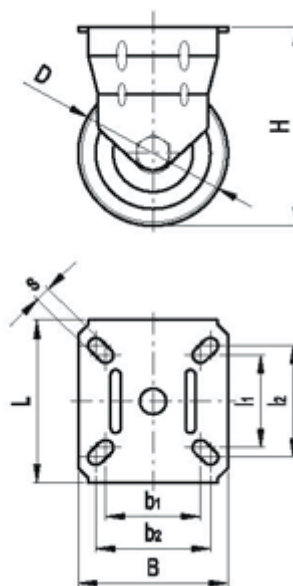

# Data Sheet

Article number: 2314452096

Description: E+G rubber wheel 452096  
RE.C7-040-PBL Fixed plate

## Measures

B	= 42	L	= 42
b1	= 27	l1	= 27
b2	= 33	l2	= 33
Code	= 452096	l3	= 18
D	= 40	s	= 5
Dynamic load (N)	= 300	Type	= RE.C7-040-PBL
g	= 110		
H	= 59		